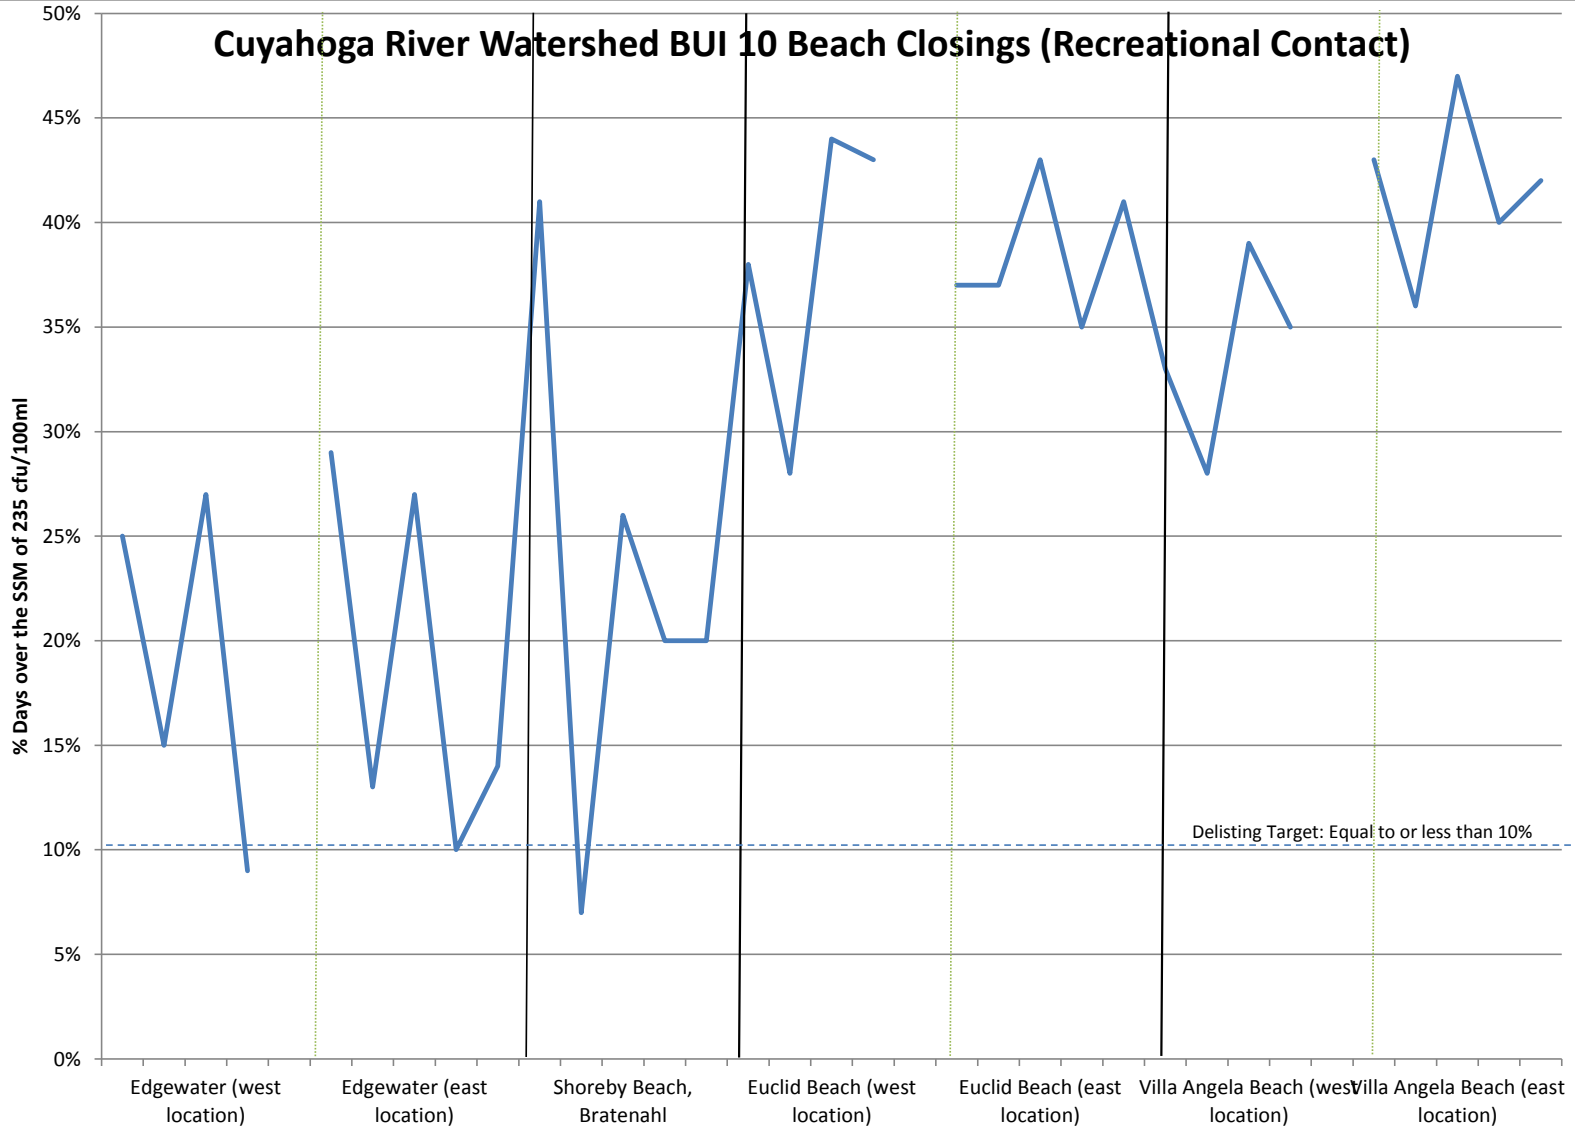

# Cuyahoga River Watershed BUI 10 Beach Closings (Recreational Contact)

Delisting Target: Equal to or less than 10%